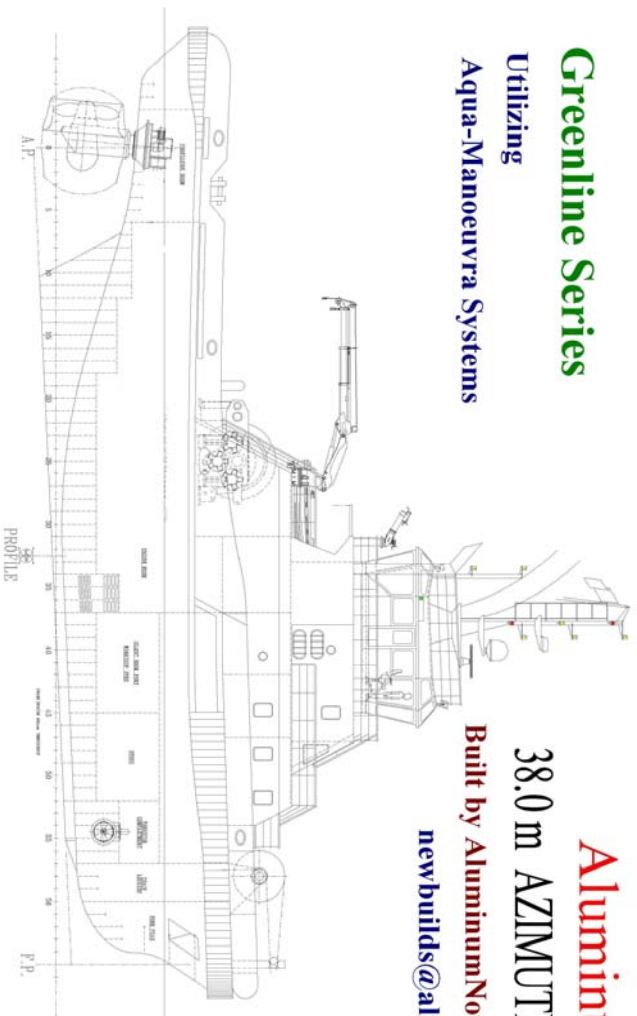

Greenline Series

Utilizing
Aqua-Manoeuvre Systems

Aluminumnow Ltd

38.0 m AZIMUTH STERN DRIVE TUG

Built by AluminumNow Turkey associated Shipyards
newbuilds@aluminumnowturkey.com

MAIN DIMENSIONS

LENGTH O.A. HULL	38.00 m
LENGTH B.P.	32.50 m
BREADTH MID	11.50 m
DEPTH MID	5.25 m

Design to be modified to meet client's requirements

MACCHI SHIP DESIGN LTD 4 LANG STREET MACHERO
ABERDEENhire SCOTLAND AB41 1BB
TEL: 01224 411111 FAX: 01224 411111
EMAIL: info@macchishipdesign.com

ISO 9001:2000