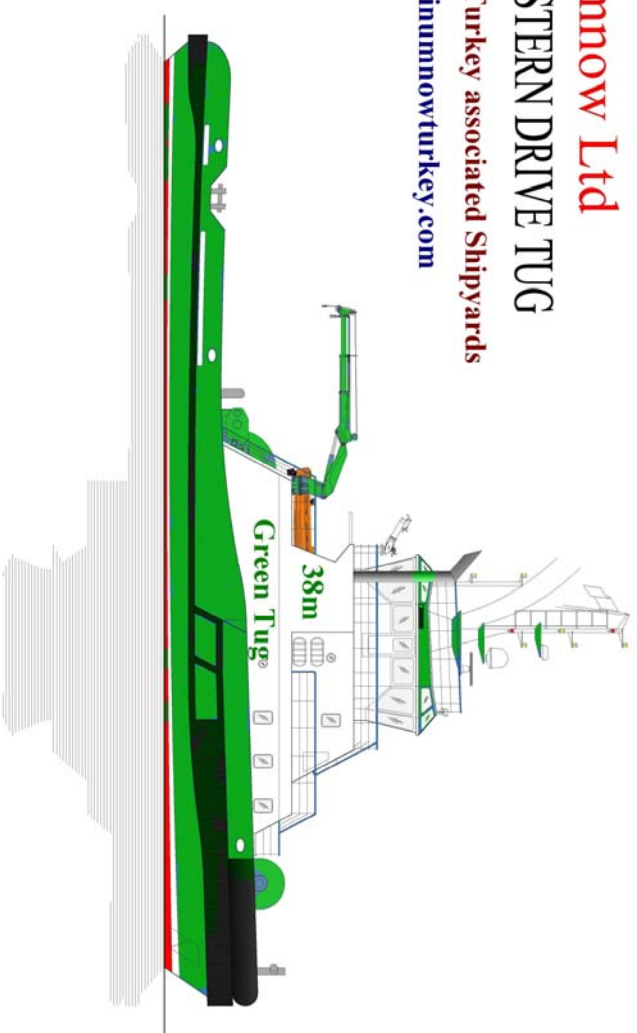

Greenline Series

Utilizing
Aqua-Manoeuvre Systems

Aluminumnow Ltd

38.0 m AZIMUTH STERN DRIVE TUG

Built by AluminumNow Turkey associated Shipyards
newbuilds@aluminumnowturkey.com

MAIN DIMENSIONS

LENGTH O.A. HULL	38.00 m
LENGTH B.P.	32.50 m
BREADTH MID	11.50 m
DEPTH MID	5.25 m

Design to be modified to meet client's requirements

MACCHI SHIP DESIGN LTD 4 LANG STREET MACHERO
ABERDEENhire SCOTLAND AB41 1BB
TEL: 01224 411111 FAX: 01224 411111
EMAIL: info@macchishipdesign.com

ISO 9001:2000