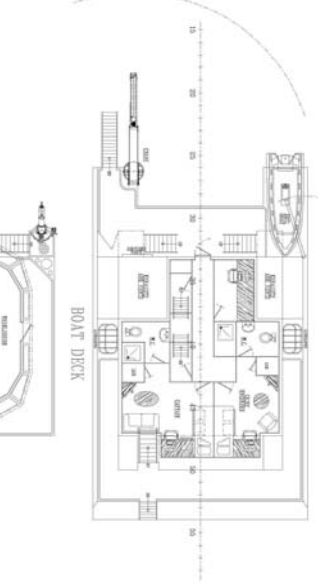

Greenline Series

Utilizing
Aqua-Manoeuvre Systems

Aluminumnow Ltd

38.0 m AZIMUTH STERN DRIVE TUG

Built by AluminumNow Turkey associated Shipyards
newbuilds@aluminumnowturkey.com

MAIN DIMENSIONS

LENGTH O.A. HULL	38.00 m
LENGTH B.P.	32.50 m
BREADTH MID	11.50 m
DEPTH MID	5.25 m

Design to be modified to meet client's requirements

MACCHI SHIP DESIGN LTD 4 LANG STREET MACHERO
ABERDEENhire SCOTLAND AB41 1BB
TEL: 01224 411111 FAX: 01224 411111
EMAIL: info@macchishipdesign.com

ISO 9001:2000