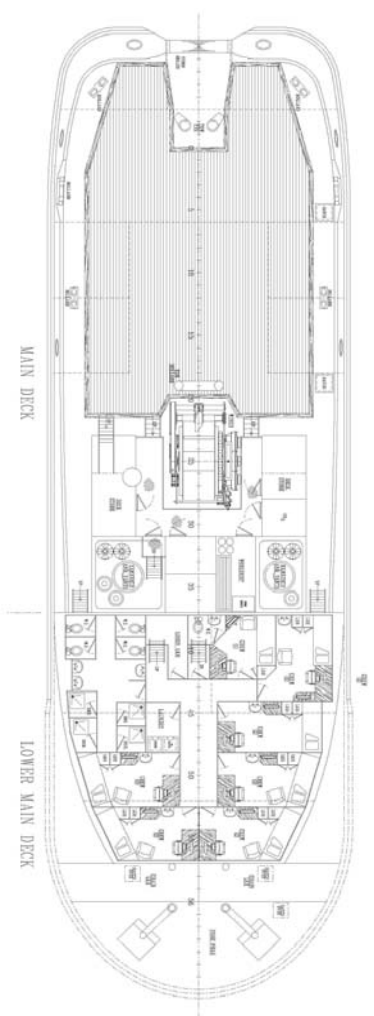

Greenline Series

Utilizing
Aqua-Manoeuvre Systems

Aluminumnow Ltd

38.0 m AZIMUTH STERN DRIVE TUG

Built by AluminumNow Turkey associated Shipyards
newbuilds@aluminumnowturkey.com

MAIN DIMENSIONS

LENGTH O.A. HULL	38.00 m
LENGTH B.P.	32.50 m
BREADTH MID	11.50 m
DEPTH MID	5.25 m

Design to be modified to meet client's requirements

MACCHI SHIP DESIGN LTD 4 LANG STREET MACHERO
ABERDEENhire SCOTLAND AB41 1BB
TEL: 01224 411111 FAX: 01224 411111
EMAIL: info@macchishipdesign.com

ISO 9001:2000