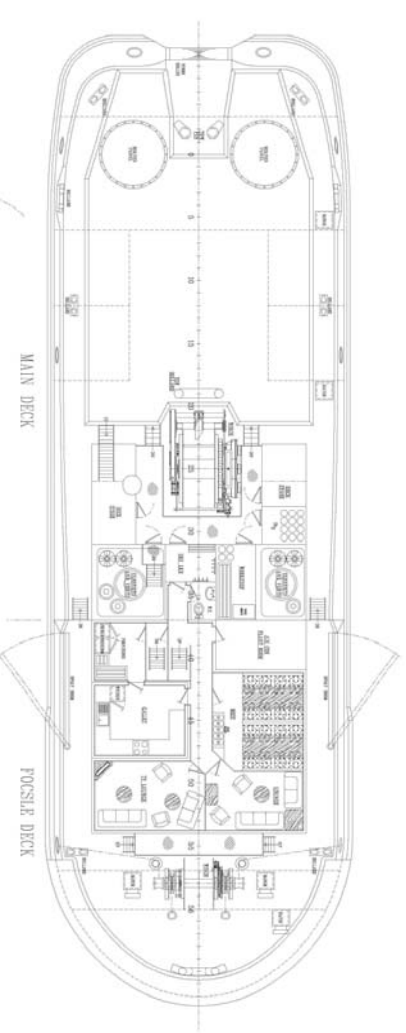

Greenline Series

Utilizing
Aqua-Manoeuvre Systems

Aluminumnow Ltd

38.0 m AZIMUTH STERN DRIVE TUG

Built by AluminumNow Turkey associated Shipyards
newbuilds@aluminumnowturkey.com

MAIN DIMENSIONS

LENGTH O.A. HULL	38.00 m
LENGTH B.P.	32.50 m
BREADTH MID	11.50 m
DEPTH MID	5.25 m

Design to be modified to meet client's requirements

MACCHI SHIP DESIGN LTD 4 LANG STREET MACHERO
ABERDEENhire SCOTLAND AB41 1BB
TEL: 01224 411111 FAX: 01224 411111
EMAIL: info@macchishipdesign.com

ISO 9001:2000